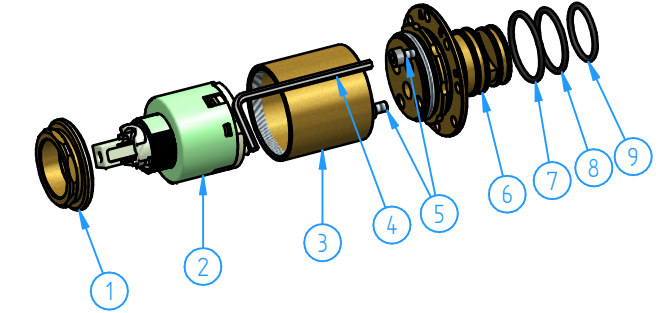

2	GT131EXT-00	External parts for shower mixer	1
1	HBCB131-00	Concealed part for shower mixers	1
ID Nr	Code	Description	Pcs

9	HBCB105-21	Red plug	1
8	HB131-03	Yellow plug	1
7	HB105-005	Fixing kit	1
6	HB105-004	Shock/noise absorber set	1
5	HBCB105-20	Blu plug	1
4	HBCB131-002	Installation flange set	1
3	HBCB105-002	Plug set	1
2	HBCB131-001	Preassembled set for HBCB131-HBCB111	1
1	HB131-02	Wall gasket	1
ID Nr	Code	Description	Pcs

9	AR095-04	O.Ring 20x2	1
8	HBCB105-17	O.ring 23x2	1
7	HBCB105-18	O.ring 25x2	1
6	CB105-02	Cartridge/diverter body	1
5	HBCB105-09	Screw M4x6	2
4	AC105-11	Allen wrench 3 mm	1
3	CB031-10	Cartridge cover	1
2	BR005-001	Ceramic cartridge ø35	1
1	CB003-09	Locking nut	1
ID Nr	Code	Description	Pcs

4	CB105-002	Mixer cartridge set	1
3	AR131-01	Cover	1
2	AR031FL70-00	Wall flange set	1
1	GT131-001	Handle set	1
ID Nr	Code	Description	Pcs

		Sheet 1 of 3				
N°	REVIEW	Date	Scale 1:3			
Description			Material			
Concealed shower mixer			Weight 0 kg			
Code GT131-00	Date of issue 21/01/2026	Chamfers not quoted 0.5x45°	<table border="1"> <tr> <td>SM Grinding</td> <td>LU Polishing</td> <td>CR GN</td> </tr> </table>	SM Grinding	LU Polishing	CR GN
SM Grinding	LU Polishing	CR GN				
<small>This drawing is property reserved of Hotbath Srl. Without express authorization, the copying, distribution and utilization of this document as well as the communication to others is prohibited.</small>			 italian bathroomware			