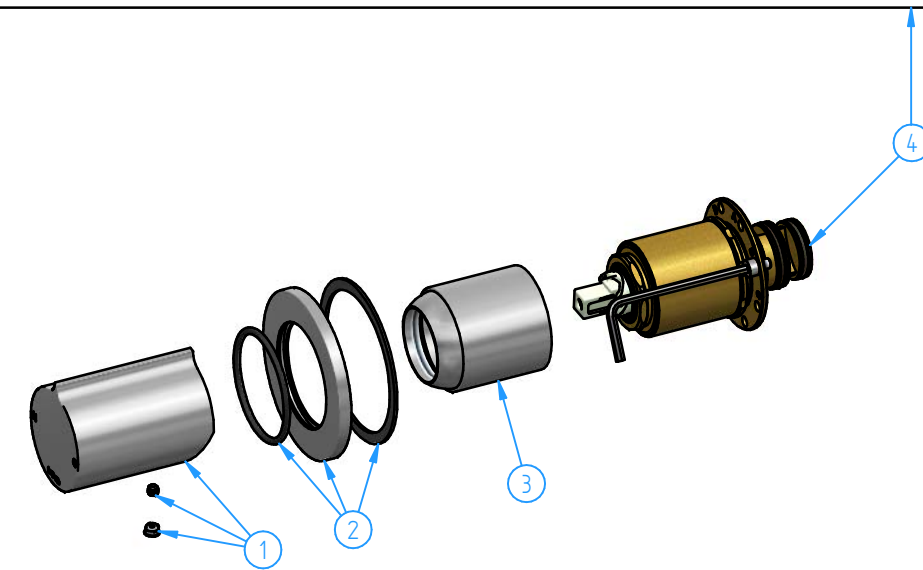

2	GT131EXT-00	External parts for shower mixer	1
1	HBCB131-00	Concealed part for shower mixers	1
ID Nr	Code	Description	Pcs

9	HBCB105-21	Red plug	1
8	HB131-03	Yellow plug	1
7	HB105-005	Fixing kit	1
6	HB105-004	Shock/noise absorber set	1
5	HBCB105-20	Blu plug	1
4	HBCB131-002	Installation flange set	1
3	HBCB105-002	Plug set	1
2	HBCB131-001	Preassembled set for HBCB131-HBCB111	1
1	HB131-02	Wall gasket	1
ID Nr	Code	Description	Pcs

9	AR095-04	O.Ring 20x2	1
8	HBCB105-17	O.ring 23x2	1
7	HBCB105-18	O.ring 25x2	1
6	CB105-02	Cartridge/diverter body	1
5	HBCB105-09	Screw M4x6	2
4	AC105-11	Allen wrench 3 mm	1
3	CB031-10	Cartridge cover	1
2	BR005-001	Ceramic cartridge ø35	1
1	CB003-09	Locking nut	1
ID Nr	Code	Description	Pcs

4	CB105-002	Mixer cartridge set	1
3	AR131-01	Cover	1
2	AR031FL70-00	Wall flange set	1
1	GT131-001	Handle set	1
ID Nr	Code	Description	Pcs

		Sheet 1 of 3				
N°	REVIEW	Date	Scale 1:3			
Description			Material			
Concealed shower mixer			Weight 0 kg			
Code GT131-00	Date of issue 21/01/2026	Chamfers not quoted 0.5x45°	<table border="1"> <tr> <td>SM Grinding</td> <td>LU Polishing</td> <td>CR GN</td> </tr> </table>	SM Grinding	LU Polishing	CR GN
SM Grinding	LU Polishing	CR GN				
<small>This drawing is property reserved of Hotbath Srl. Without express authorization, the copying, distribution and utilization of this document as well as the communication to others is prohibited.</small>			 italian bathroomware			