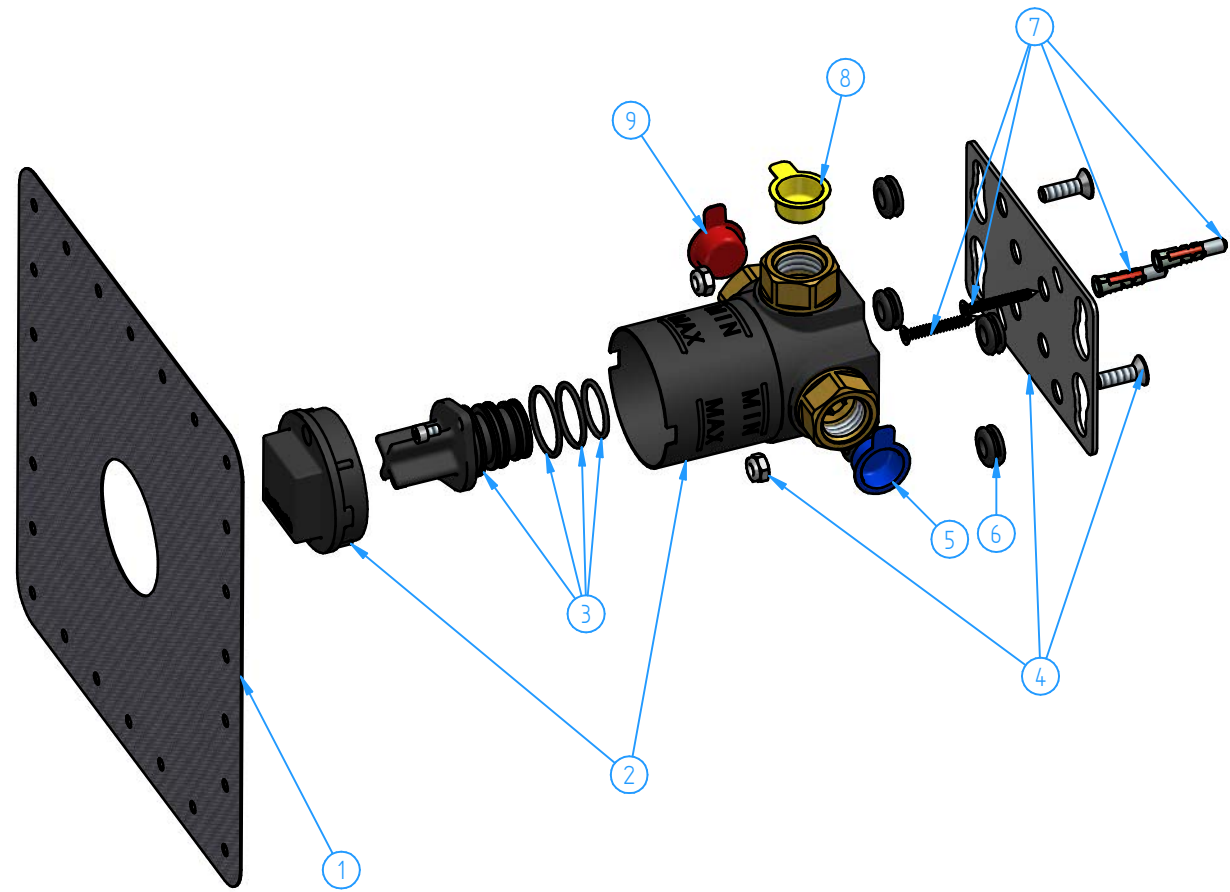

2	GT131EXT-00	External parts for shower mixer	1
1	HBCB131-00	Concealed part for shower mixers	1
ID Nr	Code	Description	Pcs

9	HBCB105-21	Red plug	1
8	HB131-03	Yellow plug	1
7	HB105-005	Fixing kit	1
6	HB105-004	Shock/noise absorber set	1
5	HBCB105-20	Blu plug	1
4	HBCB131-002	Installation flange set	1
3	HBCB105-002	Plug set	1
2	HBCB131-001	Preassembled set for HBCB131-HBCB111	1
1	HB131-02	Wall gasket	1
ID Nr	Code	Description	Pcs

9	AR095-04	O.Ring 20x2	1
8	HBCB105-17	O.ring 23x2	1
7	HBCB105-18	O.ring 25x2	1
6	CB105-02	Cartridge/diverter body	1
5	HBCB105-09	Screw M4x6	2
4	AC105-11	Allen wrench 3 mm	1
3	CB031-10	Cartridge cover	1
2	BR005-001	Ceramic cartridge ø35	1
1	CB003-09	Locking nut	1
ID Nr	Code	Description	Pcs

4	CB105-002	Mixer cartridge set	1
3	AR131-01	Cover	1
2	AR031FL70-00	Wall flange set	1
1	GT131-001	Handle set	1
ID Nr	Code	Description	Pcs

		Sheet 1 of 3				
N°	REVIEW	Date	Scale 1:3			
Description			Material			
Concealed shower mixer			Weight 0 kg			
Code GT131-00	Date of issue 21/01/2026	Chamfers not quoted 0.5x45°	<table border="1"> <tr> <td>SM Grinding</td> <td>LU Polishing</td> <td>CR GN</td> </tr> </table>	SM Grinding	LU Polishing	CR GN
SM Grinding	LU Polishing	CR GN				
<small>This drawing is property reserved of Hotbath Srl. Without express authorization, the copying, distribution and utilization of this document as well as the communication to others is prohibited.</small>			 italian bathroomware			