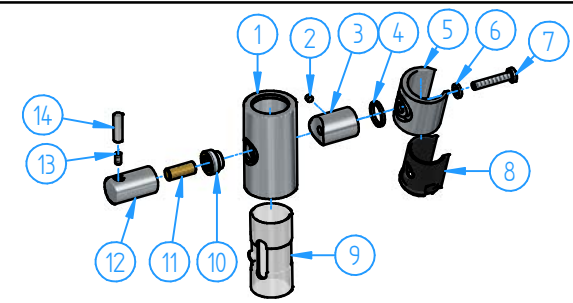

4	GL431-04	Pin for wall bracket	1
3	GL431-17	Dowel M3x4 UNI 5923	1
2	M431-22	O.ring 23.52x1.78	1
1	GL431-02	Wall bracket body	1
ID Nr	Code	Description	Pcs

14	GL431-14	Handle	1
13	GL431-15	Dowel M4x8 - UNI 5923	1
12	GL431-22	Handle body	1
11	M307-31	Pushtow	1
10	GL431-21	Lateral nut	1
9	GL431-23	Plastic insert	1
8	M514-07	Scratch-resistant plastic insert	1
7	GL431-26	Screw M5x28	1
6	M307-18	Anti-friction for screw	1
5	M307-19	Handshower bracket	1
4	GL431-25	Anti-friction ring	1
3	GL431-20	Holder for bracket	1
2	M307-22	Dowel	1
1	GL431-19	Sliding body	1
ID Nr	Code	Description	Pcs

32	M354-00	Hand shower	1
31	M015-00	Flexible hose	1
30	M017-00	Flexible hose (for finishes : BBP/BCP and TB in Guy range)	1
29	M100-00	Showerhead ø 200 mm	1
28	M432-001	Adjustable column	1
27	M432-002	Fixing kit and allen wrench	1
26	GL431-06	Wall support	1
25	GL431-18	Telescopic connection	1
24	GL003-09	Dowel M4x5 - UNI 5929	2
23	M432-03	Wall flange	1
22	B077-02	O.ring 17,77 x 1.78	1
21	GL431-14	Handle	1
20	GL431-15	Dowel M4x8 - UNI 5923	1
19	GL431-08	Handle body	1
18	GL077-07	O.ring 20.29 x 2.62	1
17	GL431-16	Upper plastic insert	1
16	GL431-003	Wall bracket set	1
15	GL431-002	Sliding for handshower	1
14	M432-01	Fixed column	1
13	M437-35	O-Ring 17x2	3
12	CB031-05	Gasket	1
11	CB005-16	Wall flange	1
10	M437-32	G1/2" Wall nut	1
9	M437-12	O.Ring 28,5x2,5	2
8	M437-34	Dowel M4x5	2
7	M437-012	Preassembled for diverter	1
6	M437-010	2-Ways diverter cartridge without shut-off	1
5	BR005-05	Locknut	1
4	CB029-05	Adaptor	1
3	CB029-14	Screw M4x10	1
2	M437-14	Dowel M4x5	1
1	M437-011	Handle	1
ID Nr	Code	Description	Pcs

N°		REVIEW	Date	Sheet	1 of 3
Description		Shower column with wall coupling, ø20 cm shower head, flexible hose and hand shower		Scale	1:5
Code		Date of issue	05/03/2025	Material	
Chamfers not quoted		0.5x45°		Weight	0 kg