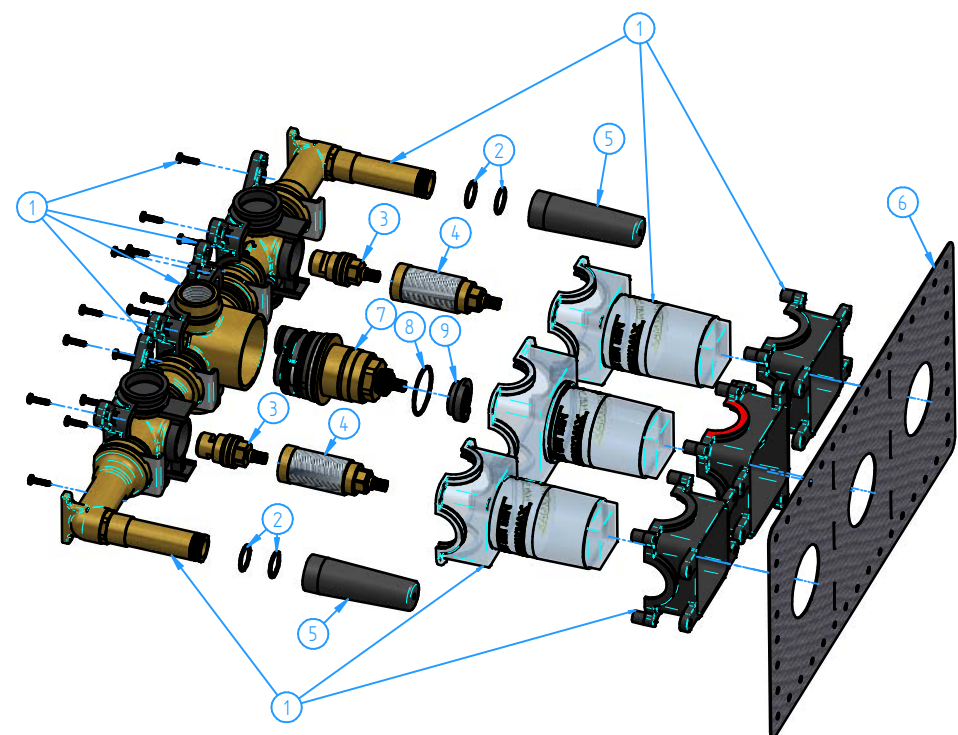

2	GY7072DEXT-00	External parts for GY7072D	1
1	HBCB7072-00	Concealed parts for CB7072-CX7072-CW7072-GL7072-AR7072-GY7072	1
ID Nr	Code	Description	Pcs

27	M017-00	Flexible hose (for BBP/TB finishes)	1
26	M355-00	Monospray ø9,4 cm hand shower	1
25	M352-002	Check valve CV15-FR with flow regulator 9.0 l/min	1
24	M015-00	Flexible hose	1
23	CB7501-04	Dowel M5x5	2
22	CB7501-001	Wall coupling with hand shower bracket	1
21	CB7501-05	O.ring 23.52x1.78	1
20	GY7001-002	Thermostatic handle set (Diamond)	1
19	CB7068-08	Allen wrench 2,5 mm	1
18	CB7001-02	Cover	1
17	CB7001-03	O.ring 40x2	1
16	CB7001-01	Wall flange	1
15	CB7068-04	Handle pin	2
14	CB7068-05	Dowel M5x14	2
13	CB7068-03	Dowel M5x5	2
12	GY7068-02	Handle body D (for stop valve and diverter)	2
11	CB0768-10	Screw	2
10	CB0768-11	Adaptor	2
9	CB7068-07	Locking nut for wall flange	2
8	CB7068-06	O.ring 31.47x1.78	2
7	CB7068-02	Wall flange	2
6	CB7068-09	Washer for flange	3
5	CB7098-001	Flow guide 21,5x1	1
4	CB7098-01	Spout	1
3	CB7098-02	Dowl M4x3	1
2	CB7501-01	Wall flange	2
1	CB7501-07	Whasher for flange	2
ID Number	Code	Description	Pcs

9	HBCB7001-01	Stop ring	1
8	HBCB7001-02	O.ring 34.65x1.78	1
7	HBCB7001-001	Thermostatic cartridge (with stop valves and	1
6	HBCB7066-01	Wall gasket	1
5	HBCB7071-01	Protection cover	2
4	HBCB7068-002	Extension for headwork	2
3	HBCB7068-003	Ceramic headwork	2
2	CB7501-06	O.ring 17.17x1.78	4
1	HBCB7072-006	Preassembled set for HBCB7072	1
ID Number	Code	Description	Pcs

		Sheet 1 of 3	
01	New model of box	01/09/22	Scale 1:5
N°	REVIEW	Date	
Description			Material
Concealed thermostatic mixer for bathtub, with 2 stop valves, spout and hand shower			Weight 0 kg
Code	Date of issue	Chamfers not quoted	
GY7072D-00	18/10/2024	0.5x45°	
<small>This drawing is property reserved of Hotbath Srl. Without express authorization, the copying, distribution and utilization of this document as well as the communication to others is prohibited.</small>			