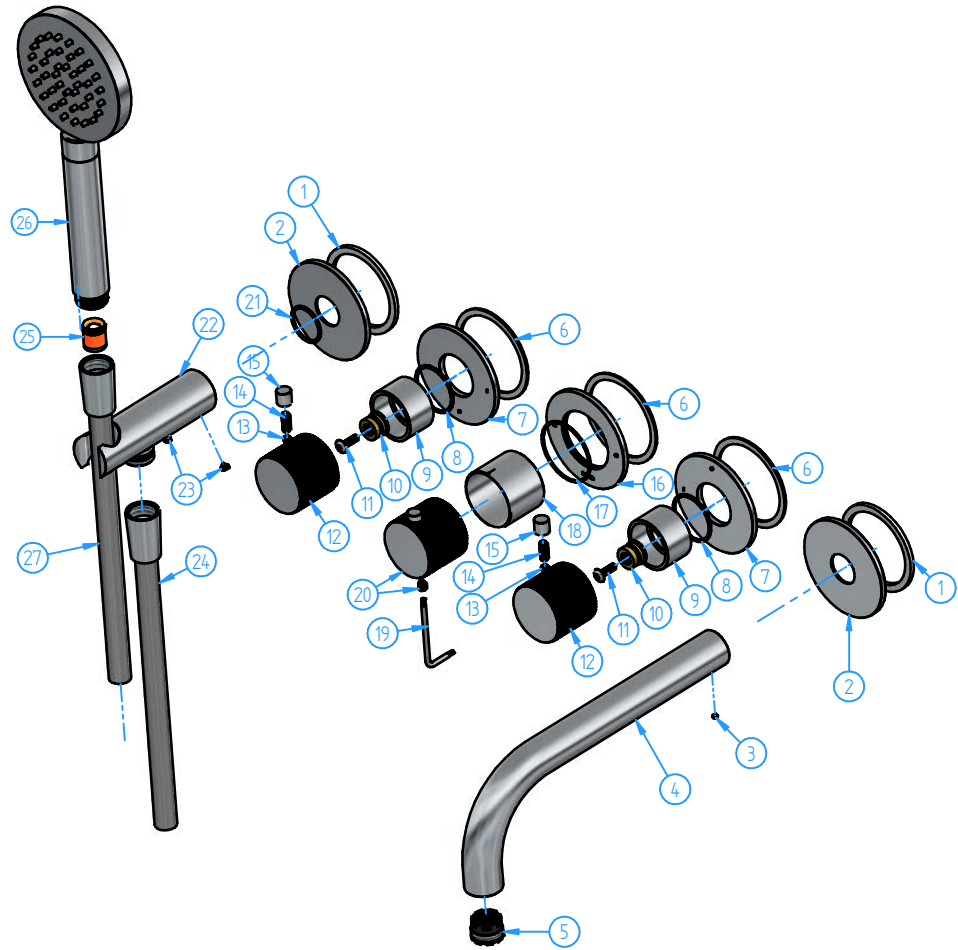

2	GY7072DEXT-00	External parts for GY7072D	1
1	HBCB7072-00	Concealed parts for CB7072-CX7072-CW7072-GL7072-AR7072-GY7072	1
ID Nr	Code	Description	Pcs

27	M017-00	Flexible hose (for BBP/TB finishes)	1
26	M355-00	Monospray ø9,4 cm hand shower	1
25	M352-002	Check valve CV15-FR with flow regulator 9.0 l/min	1
24	M015-00	Flexible hose	1
23	CB7501-04	Dowel M5x5	2
22	CB7501-001	Wall coupling with hand shower bracket	1
21	CB7501-05	O.ring 23.52x1.78	1
20	GY7001-002	Thermostatic handle set (Diamond)	1
19	CB7068-08	Allen wrench 2,5 mm	1
18	CB7001-02	Cover	1
17	CB7001-03	O.ring 40x2	1
16	CB7001-01	Wall flange	1
15	CB7068-04	Handle pin	2
14	CB7068-05	Dowel M5x14	2
13	CB7068-03	Dowel M5x5	2
12	GY7068-02	Handle body D (for stop valve and diverter)	2
11	CB0768-10	Screw	2
10	CB0768-11	Adaptor	2
9	CB7068-07	Locking nut for wall flange	2
8	CB7068-06	O.ring 31.47x1.78	2
7	CB7068-02	Wall flange	2
6	CB7068-09	Washer for flange	3
5	CB7098-001	Flow guide 21,5x1	1
4	CB7098-01	Spout	1
3	CB7098-02	Dowl M4x3	1
2	CB7501-01	Wall flange	2
1	CB7501-07	Whasher for flange	2
ID Number	Code	Description	Pcs

9	HBCB7001-01	Stop ring	1
8	HBCB7001-02	O.ring 34.65x1.78	1
7	HBCB7001-001	Thermostatic cartridge (with stop valves and	1
6	HBCB7066-01	Wall gasket	1
5	HBCB7071-01	Protection cover	2
4	HBCB7068-002	Extension for headwork	2
3	HBCB7068-003	Ceramic headwork	2
2	CB7501-06	O.ring 17.17x1.78	4
1	HBCB7072-006	Preassembled set for HBCB7072	1
ID Number	Code	Description	Pcs

		Sheet 1 of 3	
01	New model of box	01/09/22	Scale 1:5
N°	REVIEW	Date	
Description			Material
Concealed thermostatic mixer for bathtub, with 2 stop valves, spout and hand shower			Weight 0 kg
Code	Date of issue	Chamfers not quoted	
GY7072D-00	18/10/2024	0.5x45°	
<small>This drawing is property reserved of Hotbath Srl. Without express authorization, the copying, distribution and utilization of this document as well as the communication to others is prohibited.</small>			