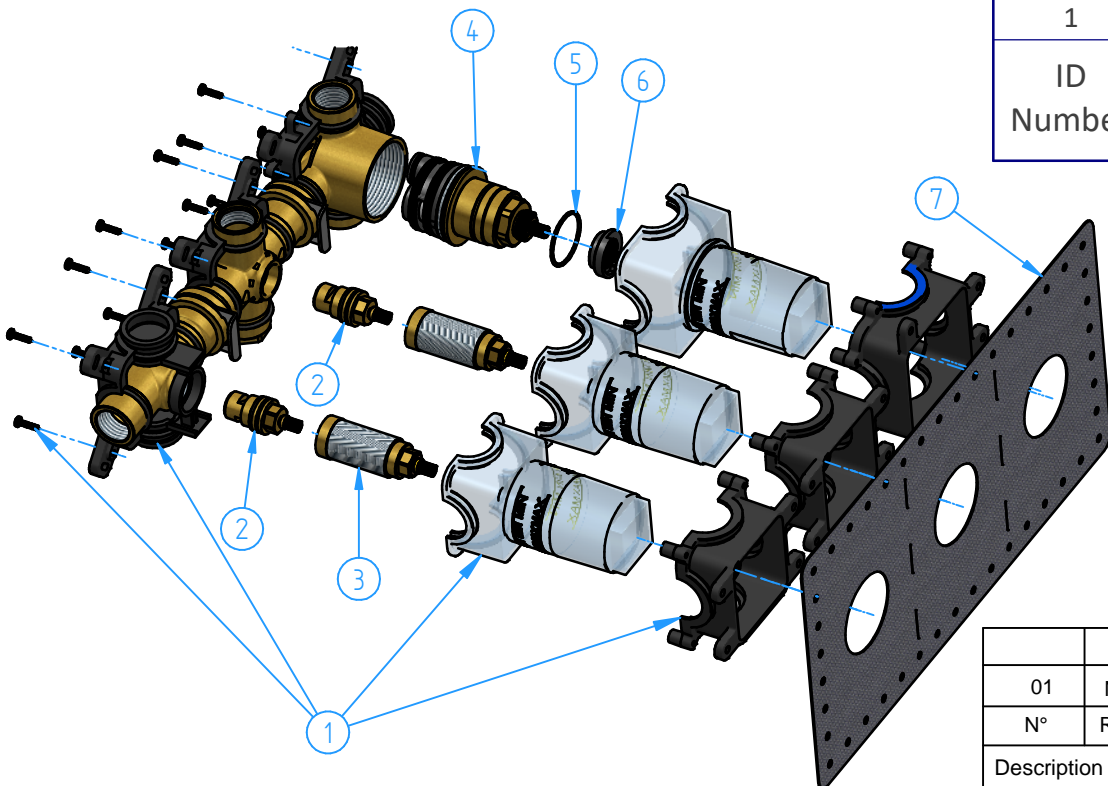

2	GY7066DEXT-00	External parts for GY7066D-GY7067D	1
1	HBCB7067-00	Concealed set for CB7067-CX7067-CW7067-GL7067-AR7067-GY7067	1
ID Number	Code	Description	Pcs

15	CB0768-10	Screw	2
14	CB0768-11	Adaptor	2
13	CB7068-06	O.ring 31.47x1.78	2
12	CB7068-07	Locking nut for wall flange	2
11	CB7068-02	Wall flange	2
10	GY7068-02	Handle body D (for stop valve and diverter)	2
9	CB7068-03	Dowel M5x5	2
8	CB7068-05	Dowel M5x14	2
7	CB7068-04	Handle pin	2
6	CB7068-08	Allen wrench 2,5 mm	1
5	GY7001-002	Thermostatic handle set (Diamond)	1
4	CB7001-03	O.ring 40x2	1
3	CB7001-01	Wall flange	1
2	CB7068-09	Washer for flange	3
1	CB7001-02	Cover	1
ID Number	Code	Description	Pcs

7	HBCB7066-01	Wall gasket	1
6	HBCB7001-01	Stop ring	1
5	HBCB7001-02	O.ring 34.65x1.78	1
4	HBCB7001-001	Thermostatic cartridge (with stop valves and filters)	1
3	HBCB7068-002	Extension for headwork	2
2	HBCB7068-003	Ceramic headwork	2
1	HBCB7066-006	Preassembled set for HBCB7066	1
ID Number	Code	Description	Pcs

		Sheet 1 of 3	
01	New model of box	01/09/22	Scale 1:5
N°	REVIEW	Date	
Description			Material
Concealed thermostatic shower mixer, with 2 stop valves			Weight
			0 kg
Code	Date of issue	Chamfers not quoted	
GY7067D-00	18/10/2024	0.5x45°	
<small>This drawing is property reserved of Hotbath Srl. Without express authorization, the copying, distribution and utilization of this document as well as the communication to others is prohibited.</small>			 hotbath italian bathroomware