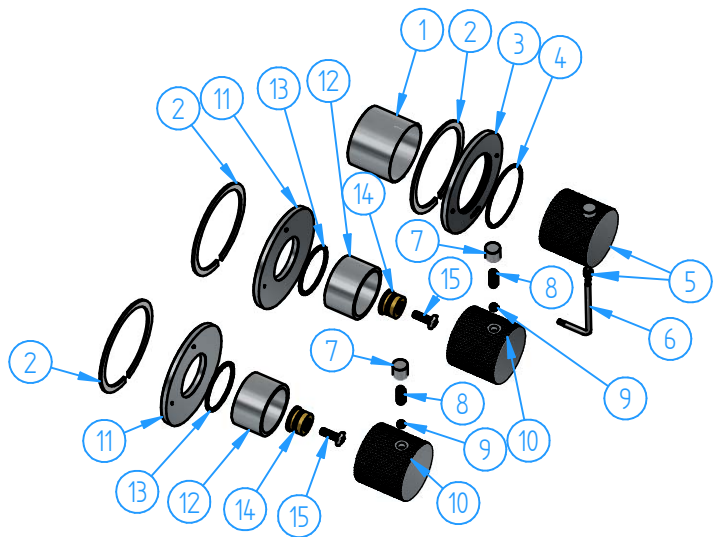

2	GY7066DEXT-00	External parts for GY7066D-GY7067D	1
1	HBCB7067-00	Concealed set for CB7067-CX7067-CW7067-GL7067-AR7067-GY7067	1
ID Number	Code	Description	Pcs

15	CB0768-10	Screw	2
14	CB0768-11	Adaptor	2
13	CB7068-06	O.ring 31.47x1.78	2
12	CB7068-07	Locking nut for wall flange	2
11	CB7068-02	Wall flange	2
10	GY7068-02	Handle body D (for stop valve and diverter)	2
9	CB7068-03	Dowel M5x5	2
8	CB7068-05	Dowel M5x14	2
7	CB7068-04	Handle pin	2
6	CB7068-08	Allen wrench 2,5 mm	1
5	GY7001-002	Thermostatic handle set (Diamond)	1
4	CB7001-03	O.ring 40x2	1
3	CB7001-01	Wall flange	1
2	CB7068-09	Washer for flange	3
1	CB7001-02	Cover	1
ID Number	Code	Description	Pcs

7	HBCB7066-01	Wall gasket	1
6	HBCB7001-01	Stop ring	1
5	HBCB7001-02	O.ring 34.65x1.78	1
4	HBCB7001-001	Thermostatic cartridge (with stop valves and filters)	1
3	HBCB7068-002	Extension for headwork	2
2	HBCB7068-003	Ceramic headwork	2
1	HBCB7066-006	Preassembled set for HBCB7066	1
ID Number	Code	Description	Pcs

		Sheet 1 of 3	
01	New model of box	01/09/22	Scale 1:5
N°	REVIEW	Date	
Description			Material
Concealed thermostatic shower mixer, with 2 stop valves			Weight
			0 kg
Code	Date of issue	Chamfers not quoted	
GY7067D-00	18/10/2024	0.5x45°	
<small>This drawing is property reserved of Hotbath Srl. Without express authorization, the copying, distribution and utilization of this document as well as the communication to others is prohibited.</small>			 hotbath italian bathroomware