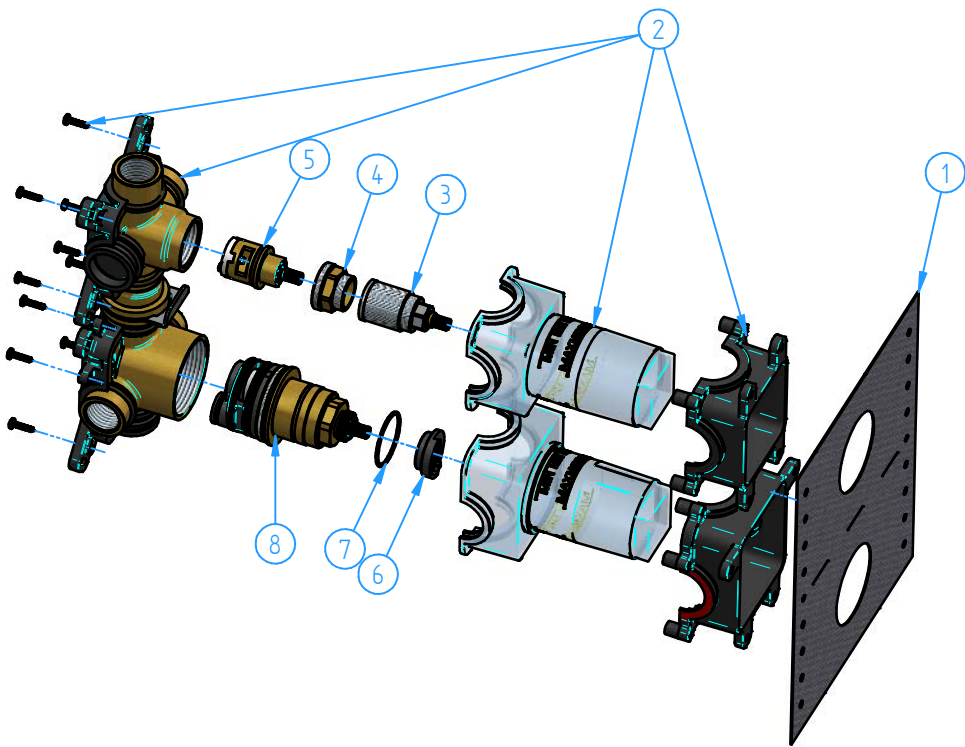

2	HBCB7009-00	Internal parts for CB7009-AR7009-GL7009-GY7009R/D	1
1	GY7009DEXT-00	External parts for GY7009D	1
ID Number	Code	Description	Pcs

15	CB7068-08	Allen wrench 2,5 mm	1
14	CB7001-01	Wall flange	1
13	CB7001-03	O.ring 40x2	1
12	CB7001-02	Cover	1
11	GY7001-002	Thermostatic handle set (Diamond)	1
10	CB7068-09	Washer for flange	2
9	CB7080-01	Wall flange	1
8	CB7068-06	O.ring 31.47x1.78	1
7	CB7068-07	Locking nut for wall flange	1
6	CB0768-11	Adaptor	1
5	CB0768-10	Screw	1
4	GY7068-02	Handle body D (for stop valve and diverter)	1
3	CB7068-03	Dowel M5x5	1
2	CB7068-05	Dowel M5x14	1
1	CB7068-04	Handle pin	1
ID Number	Code	Description	Pcs

8	HBCB7001-001	Thermostatic cartridge (with stop valves and	1
7	HBCB7001-02	O.ring 34.65x1.78	1
6	HBCB7001-01	Stop ring	1
5	B016-001	2-Ways diverter cartridge	1
4	HBCB7080-02	Locking nut	1
3	HBCB7080-002	Extension for diverter cartridge	1
2	HBCB7009-002	Preassembled set for HBCB7009	1
1	HBCB07009-01	Wall gasket	1
ID Number	Code	Description	Pcs

		Sheet 1 of 3	
N°	REVIEW	Date	Scale 1:5
Description Concealed thermostatic shower mixer, with 2 ways diverter			Material
			Weight 0 kg
Code GY7009D-00	Date of issue 11/11/2024	Chamfers not quoted 0.5x45°	
<small>This drawing is property reserved of Hotbath Srl. Without express authorization, the copying, distribution and utilization of this document as well as the communication to others is prohibited.</small>			 italian bathroomware