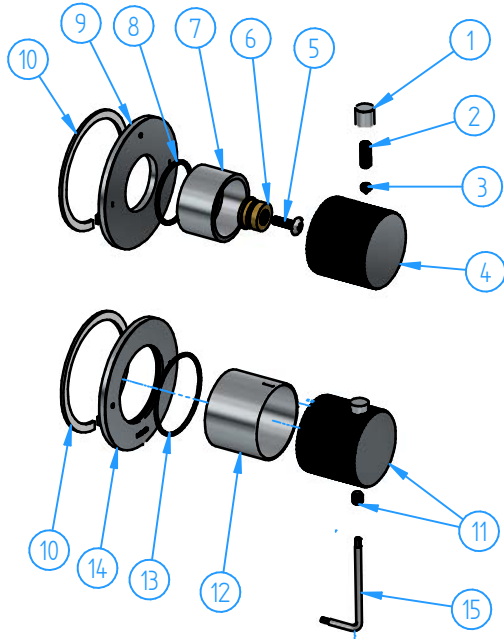

2	HBCB7009-00	Internal parts for CB7009-AR7009-GL7009-GY7009R/D	1
1	GY7009DEXT-00	External parts for GY7009D	1
ID Number	Code	Description	Pcs

15	CB7068-08	Allen wrench 2,5 mm	1
14	CB7001-01	Wall flange	1
13	CB7001-03	O.ring 40x2	1
12	CB7001-02	Cover	1
11	GY7001-002	Thermostatic handle set (Diamond)	1
10	CB7068-09	Washer for flange	2
9	CB7080-01	Wall flange	1
8	CB7068-06	O.ring 31.47x1.78	1
7	CB7068-07	Locking nut for wall flange	1
6	CB0768-11	Adaptor	1
5	CB0768-10	Screw	1
4	GY7068-02	Handle body D (for stop valve and diverter)	1
3	CB7068-03	Dowel M5x5	1
2	CB7068-05	Dowel M5x14	1
1	CB7068-04	Handle pin	1
ID Number	Code	Description	Pcs

8	HBCB7001-001	Thermostatic cartridge (with stop valves and	1
7	HBCB7001-02	O.ring 34.65x1.78	1
6	HBCB7001-01	Stop ring	1
5	B016-001	2-Ways diverter cartridge	1
4	HBCB7080-02	Locking nut	1
3	HBCB7080-002	Extension for diverter cartridge	1
2	HBCB7009-002	Preassembled set for HBCB7009	1
1	HBCB07009-01	Wall gasket	1
ID Number	Code	Description	Pcs

		Sheet 1 of 3	
N°	REVIEW	Date	Scale 1:5
Description Concealed thermostatic shower mixer, with 2 ways diverter			Material
			Weight 0 kg
Code GY7009D-00	Date of issue 11/11/2024	Chamfers not quoted 0.5x45°	
<small>This drawing is property reserved of Hotbath Srl. Without express authorization, the copying, distribution and utilization of this document as well as the communication to others is prohibited.</small>			 italian bathroomware